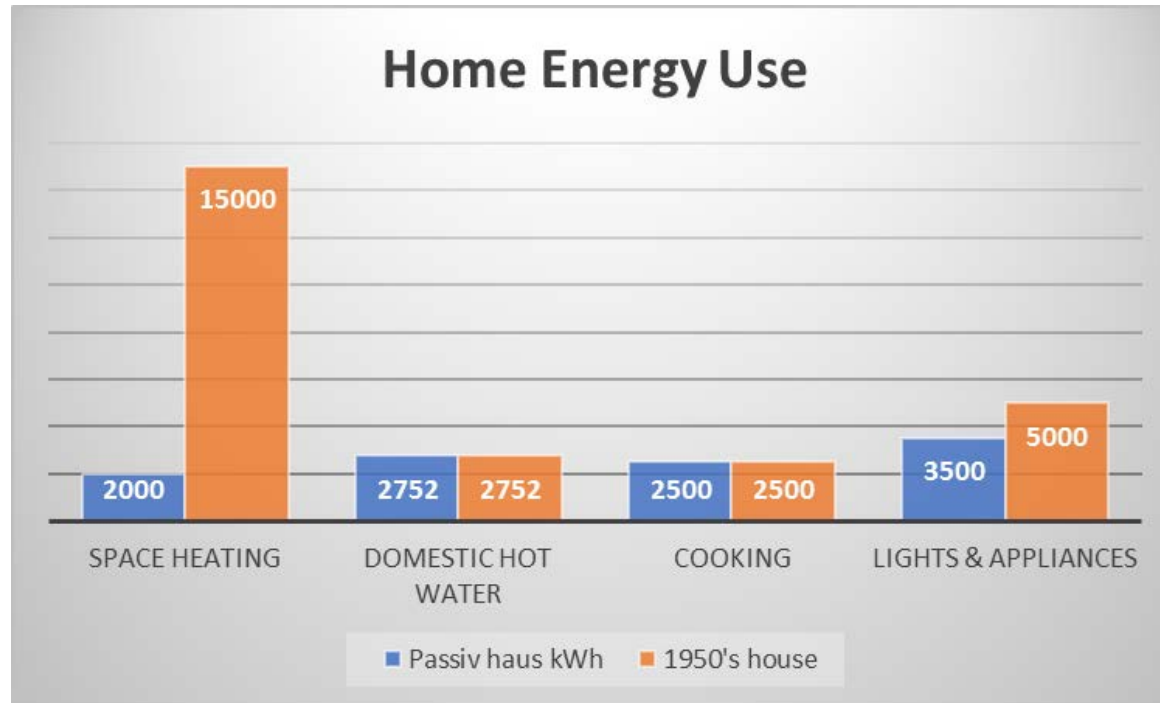

T: 01275 461 800
F: 01275 461 801
E: info@solarsense-uk.com
W: www.solarsense-uk.com

 @solarsenseuk

Bath & North East Somerset Council Climate Emergency Study: Synthesis of Evidence

- **Energy use in buildings: 66%** and 507,808t/CO₂e/yr, consisting of emissions from - Homes: 38% of the total and 293,585t/CO₂e/yr - Non-domestic buildings: 28% of the total and 214,223t/CO₂e/yr.
- **Transport: 29%** and 216,110t/CO₂e/yr.

Smart Local Energy Systems

Typical Home vs Future Home

Most homes

Heating & hot water with

- Mains gas
- LPG
- Oil

Cooking with

- Mains gas
- LPG
- Oil

Price & Power of Change