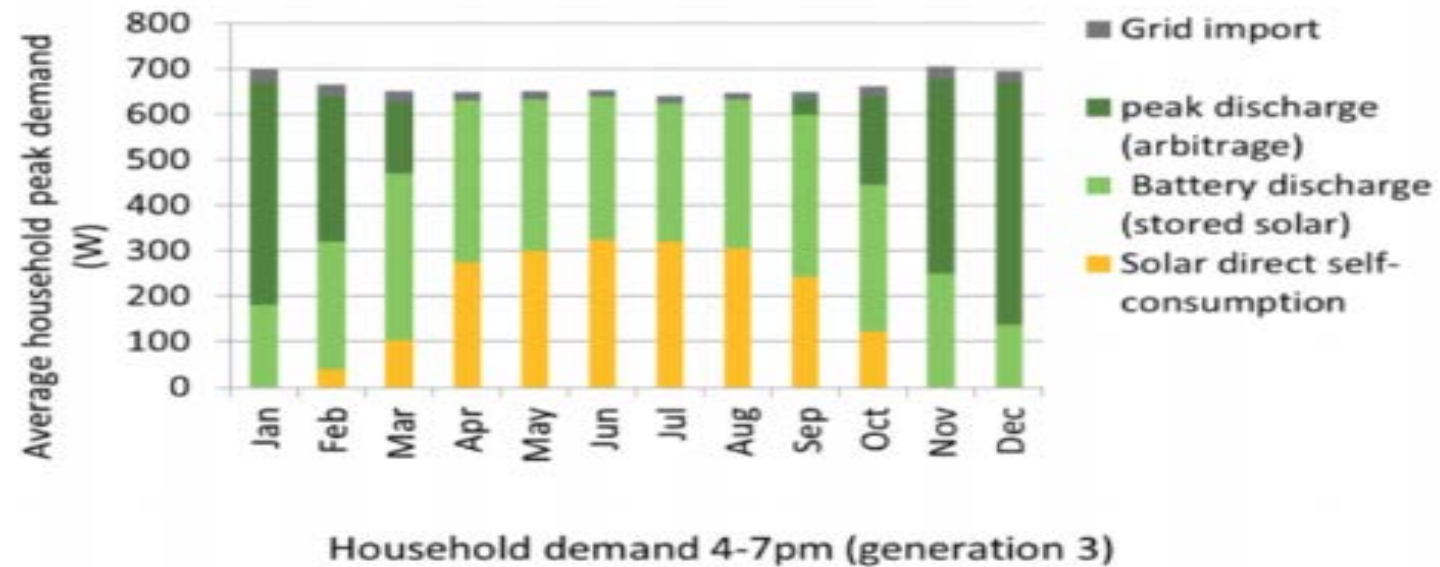

Full visibility of technical & financial performance of each panel

solar **edge**

World's first EV charging solar inverter

Solar Car Port

STA Report

Figure 8: Monthly Household Peak Shaving: Generation 3

Monthly household peak shaving for Generation 3 homes. Image: STA