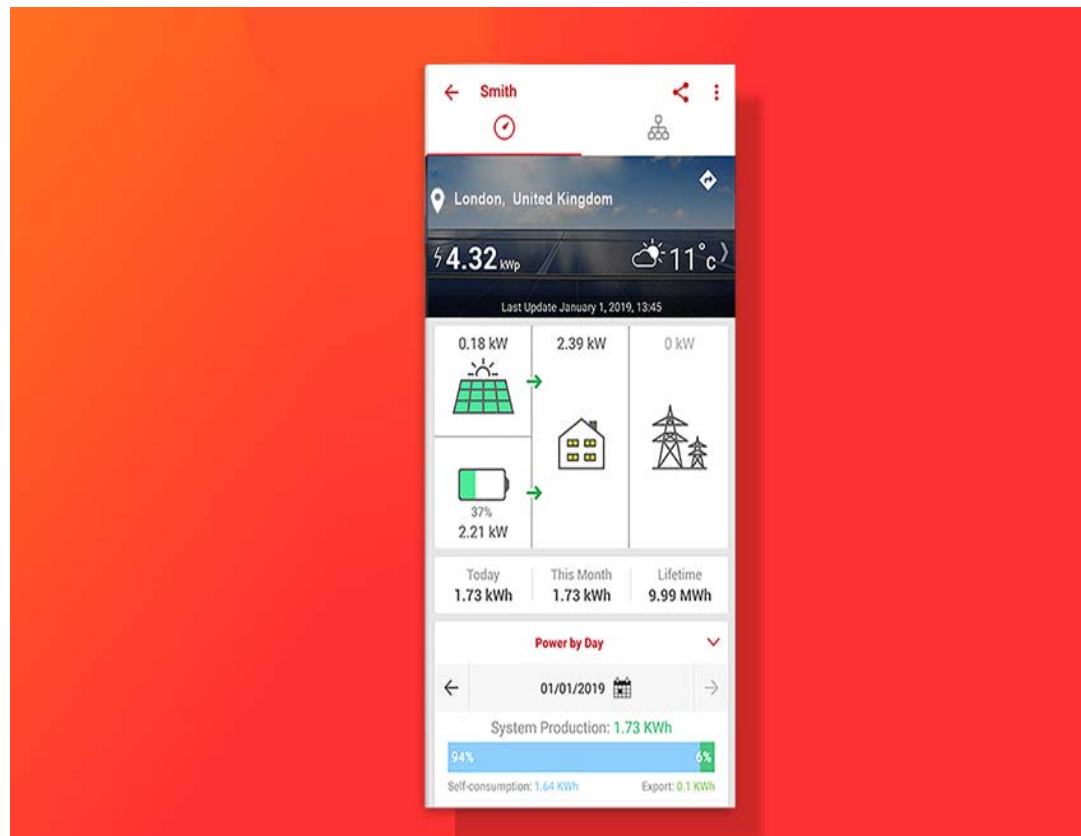

cost/kW since 2003

panel W

Domestic load profile

T: 01275 461 800
F: 01275 461 801
E: info@solarsense-uk.com
W: www.solarsense-uk.com

@solarsenseuk

Immersion controller –

Apollo or iBoost
diverts spare electricity to your
immersion
heater to provide hot water

Full visibility of technical & financial performance of each panel

solar **edge**

World's first EV charging solar inverter

Solar Car Port

STA Report

Figure 8: Monthly Household Peak Shaving: Generation 3

Monthly household peak shaving for Generation 3 homes. Image: STA