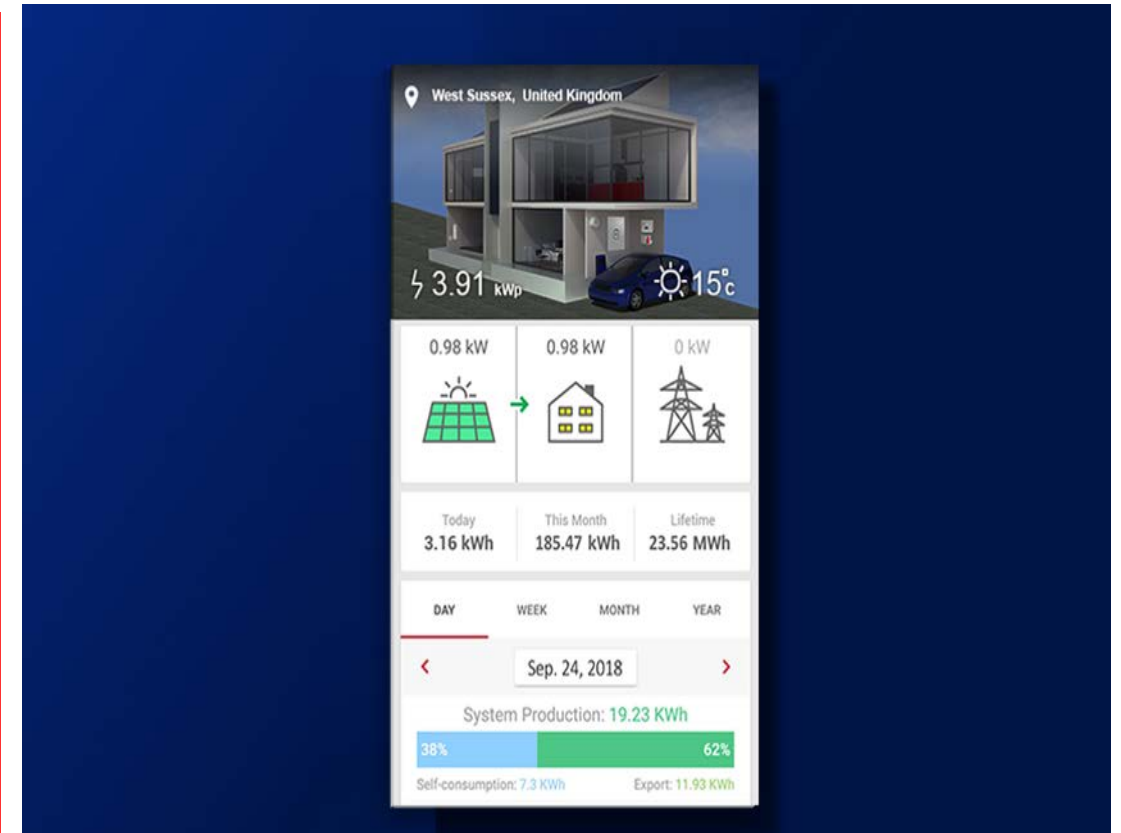

Smart Local Energy Systems

Typical Home vs Future Home

Most homes

Heating & hot water with

- Mains gas
- LPG
- Oil

Cooking with

- Mains gas
- LPG
- Oil

Price & Power of Change

cost/kW since 2003

panel W

Domestic load profile

T: 01275 461 800
F: 01275 461 801
E: info@solarsense-uk.com
W: www.solarsense-uk.com

@solarsenseuk

Immersion controller –

Apollo or iBoost
diverts spare electricity to your
immersion
heater to provide hot water

Full visibility of technical & financial performance of each panel

solar **edge**

World's first EV charging solar inverter

Solar Car Port

STA Report

Figure 8: Monthly Household Peak Shaving: Generation 3

Monthly household peak shaving for Generation 3 homes. Image: STA